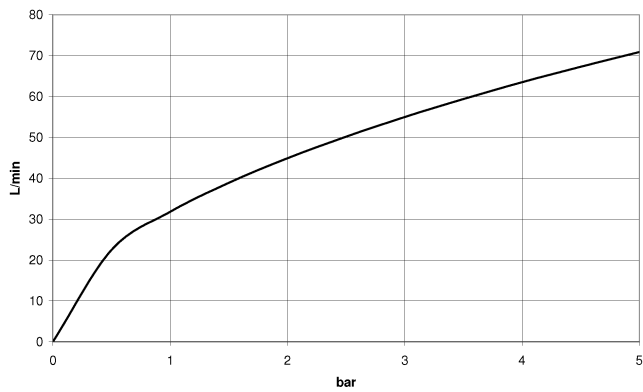

**WATER TUBE Kneipp hose black 2000 mm - Chrome**

28 286 979

- hose nozzle with sleeve M33
- with holding ring

	Chrome	28 286 979-00
	Brushed Platinum	28 286 979-06
	Platinum	28 286 979-08
	Dark Chrome	28 286 979-19
	Brushed Durabronze (23kt Gold)	28 286 979-28
	Matte Black	28 286 979-33
	Brushed Champagne (22kt Gold)	28 286 979-46
	Champagne (22kt Gold)	28 286 979-47
	Brushed Chrome	28 286 979-93
	Brushed Dark Platinum	28 286 979-99

**WATER TUBE Kneipp hose black 2000 mm - Chrome**

28 286 979

mm [inches]

**Flow rate chart**

**WATER TUBE Kneipp hose black 2000 mm - Chrome**

28 286 979

**Spare parts list**

No.	Item Number	Name	Quantity used	Delivery time
2	09 14 20 003 90	seal	1	2
3	09 28 10 116-13	ring	1	30