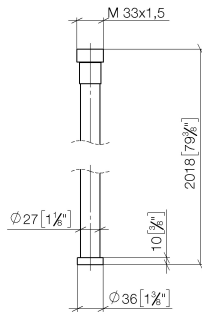

**WATER TUBE Kneipp hose black 2000 mm - Chrome**

28 286 979

- hose nozzle with sleeve M33
- with holding ring

	Chrome	28 286 979-00
	Brushed Platinum	28 286 979-06
	Platinum	28 286 979-08
	Dark Chrome	28 286 979-19
	Brushed Durabronze (23kt Gold)	28 286 979-28
	Matte Black	28 286 979-33
	Brushed Champagne (22kt Gold)	28 286 979-46
	Champagne (22kt Gold)	28 286 979-47
	Brushed Chrome	28 286 979-93
	Brushed Dark Platinum	28 286 979-99

**WATER TUBE Kneipp hose black 2000 mm - Chrome**

28 286 979

mm [inches]

**Flow rate chart**

**WATER TUBE Kneipp hose black 2000 mm - Chrome**

28 286 979

**Spare parts list**

No.	Item Number	Name	Quantity used	Delivery time
2	09 14 20 003 90	seal	1	2
3	09 28 10 116-13	ring	1	30